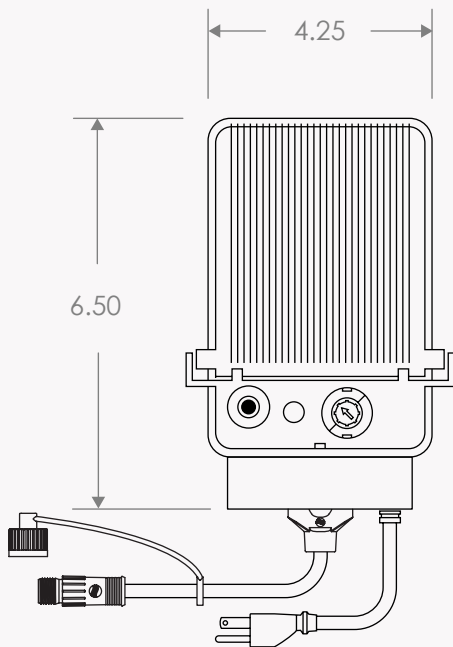

COMPOSITE TRANSFORMER 150W

The 150W Composite Transformer is an extremely flexible and inexpensive option for powering CS landscape lighting systems. It includes a built-in photocell with countdown timer for easy control, but is easily bypassed if desired. It is a great option for small lighting systems or small zones of larger systems. It includes a single 150W Coastal Connector output. This transformer is tested to meet or exceed UL1838 and IP67 Standards.

CS 150W Composite Transformers, like all of our AC transformers, are suitable for lighting only and may not be used with audio products.