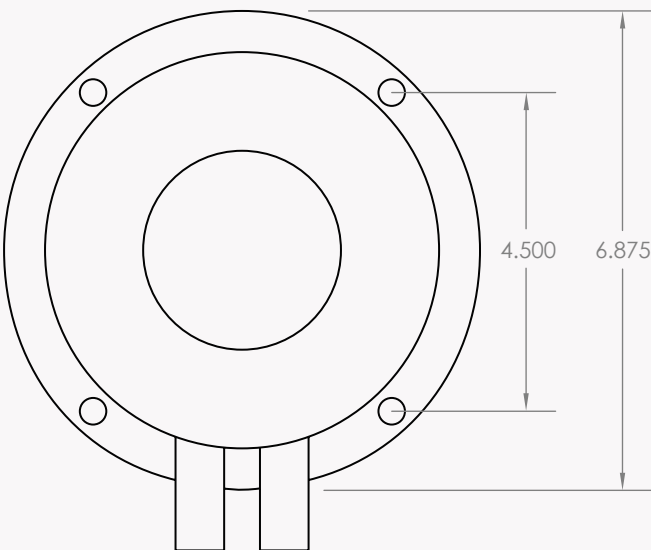

DIRECT BURIAL TRANSFORMER

The Direct Burial Transformers are 'from scratch' designs and are tested to meet or exceed UL1838 and IP67 Standards. With every connection fully encapsulated in epoxy, these transformers are built to last a lifetime!

CS Direct Burial Transformers, like all of our AC transformers, are suitable for lighting only and may not be used with audio products.

GREY

DIRECT BURIAL TRANSFORMER SPECIFICATIONS

Size (H x W x D): 3.75in x 6.875in x 7.5in

Weight: 12 lbs

Construction: ABS Plastic, Fully Potted AC Toroidal Transformer, Soldered Wire Connections

Output Voltage: 15VAC

Finish: Grey ABS Plastic

Wattage: 150W (1 Output) / 300W (2 Outputs)

Mounting: Surface or Direct Burial

Input Wiring: 120VAC 3-Prong Plug

Output Wiring: Patented Coastal Connector™

Fuses: Replace with max 15A, 3AG, Slo-Blow/Time Delay fuse

Warranty: 5-Year Limited Warranty*

ORDERING INFORMATION

FIXTURE	WATTAGE	FINISH
DBT (DIRECT BURIAL TRANSFORMER)	150X (150 WATT)	GR (GREY ABS PLASTIC) ■
	300X (300 WATT)	