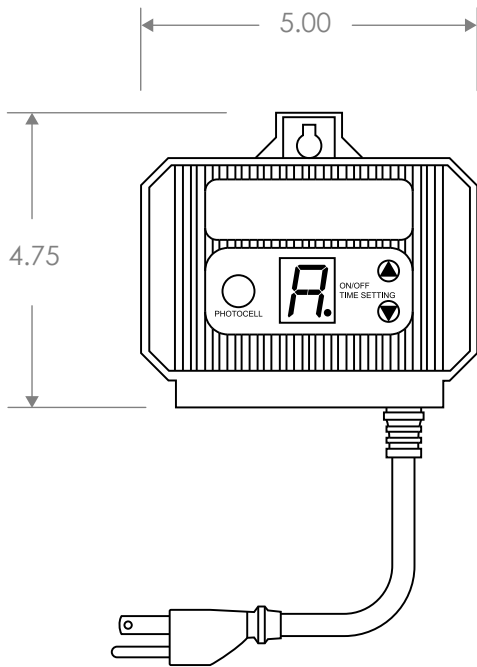

LIGHT SENSING DIGITAL TIMER

TIMERLS

black

Available Finishes

LIGHT SENSING DIGITAL TIMER CONTROLS

Size (H x W x D): 2in x 5in x 4.75in
Weight: 0.90 lbs **Construction:** Composite
Voltage: 120VAC

Finish: Black
Wattage: Up to 1000W / 8.3 amps
Control: Remote Photocell can be set for 1-9 hour intervals for your lights to be on after sunset
Mounting: Surface or Direct Burial
Cord Length: 6 ft.
Warranty: 2-Year Limited Warranty