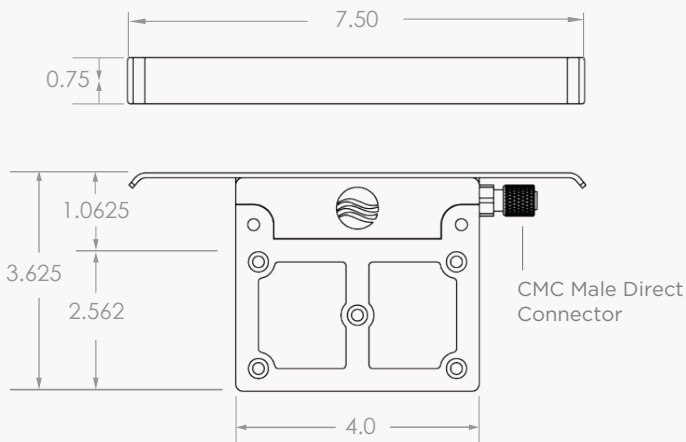

# LIP LIGHT

*The Lip Light* is the perfect hardscape light. Clean, crisp design is paired with the easy installation and reliable performance that Coastal Source is known for. The Lip Light comes with a patented brass Coastal Mini Connector™ ready to attach our flexible LipZip™ cable- available in 15", 30" & 5' lengths. The integrated CREE LED module is replaceable and available in 1W or 2W (2700K or 3000K). The entire fixture is constructed of 100% brass with a removable mounting bracket increasing its uses for small, hard to light spots such as under railings or up lighting rafters. The Lip Light is the perfect way to gracefully light your step treads and risers, retaining and seat walls, and accent columns.

## LIP LIGHT SPECIFICATIONS

Size (H x D x W): 0.75in x 7.5in x 3.625in

Weight: 0.75 lbs

Construction: Solid Brass

Finish: Vintage, Beaded, White, Nickel

Lamp: Thermally bonded CREE module (replaceable)

Wattage: 1W(100lm) / 2W(200lm)

Color Temperature: 2700K, 3000K

Lens: Frosted

Mounting: Removable mounting bracket with five screw points

Fixture Connector: CMC Male Direct Connector

Wiring: LipZip CMC Cable available in 15", 30", and 5' lengths (not included)

e.g. **LIP1W3KVB** = 1W, 3000K, Vintage Brass Lip Light