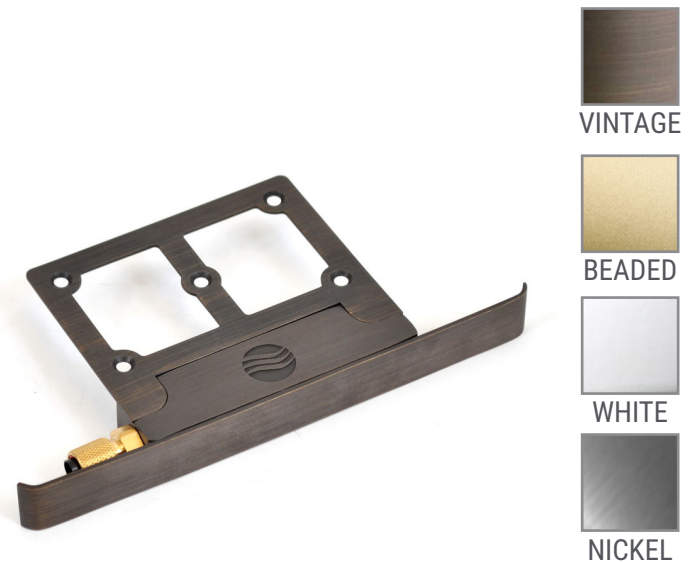

# LIP LIGHT

*The Lip Light* is the perfect hardscape light. Clean, crisp design is paired with the easy installation and reliable performance that Coastal Source is known for. The Lip Light comes with a patented brass Coastal Mini Connector™ ready to attach our flexible LipZip™ cable- available in 15", 30" & 5' lengths. The integrated CREE LED module is replaceable and available in 1W or 2W (2700K or 3000K). The entire fixture is constructed of 100% brass with a removable mounting bracket increasing its uses for small, hard to light spots such as under railings or up lighting rafters. The Lip Light is the perfect way to gracefully light your step treads and risers, retaining and seat walls, and accent columns.

## LIP LIGHT SPECIFICATIONS

Size (H x D x W): 0.75in x 7.5in x 3.625in

Weight: 0.75 lbs

Construction: Solid Brass

Finish: Vintage, Beaded, White, Nickel

Lamp: Thermally bonded CREE module (replaceable)

Wattage: 1W(100lm) / 2W(200lm)

Color Temperature: 2700K, 3000K

Lens: Frosted

Mounting: Removable mounting bracket with five screw points

Fixture Connector: CMC Male Direct Connector

Wiring: LipZip CMC Cable available in 15", 30", and 5' lengths (not included)

e.g. **LIP1W3KVB** = 1W, 3000K, Vintage Brass Lip Light