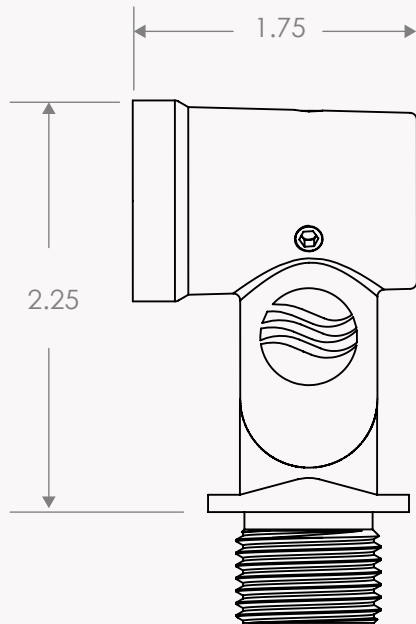

NICHE ARMATURE

The Niche Armature is an incredibly useful and flexible micro size series of fixtures that serve many desirable applications. Our LED module with CMC cable is the core of this line, with six different trim styles and multiple finishes make this the most versatile fixture line in the market.

Design it into places where discrete lighting is required and where conventional fixtures would be out of place, too bright and intrusive.

The Coastal Source Niche Light family: Small, Beautiful and Effective!

NICHE ARMATURE SPECIFICATIONS

Size (H x W): 2.25in x 1.75in

Weight: 4.8 oz

Construction: Solid Brass

Voltage: 10-18V

Finish: Vintage Brass & White

Compatible With: Niche Bullet Light

Niche 360° Bullet Light

Mounting: 1/2" NPSM (fits 1/2" Flush Mount & all Risers)

Warranty: LED Module (5-Years)

Cable & Brass Parts (Lifetime*)