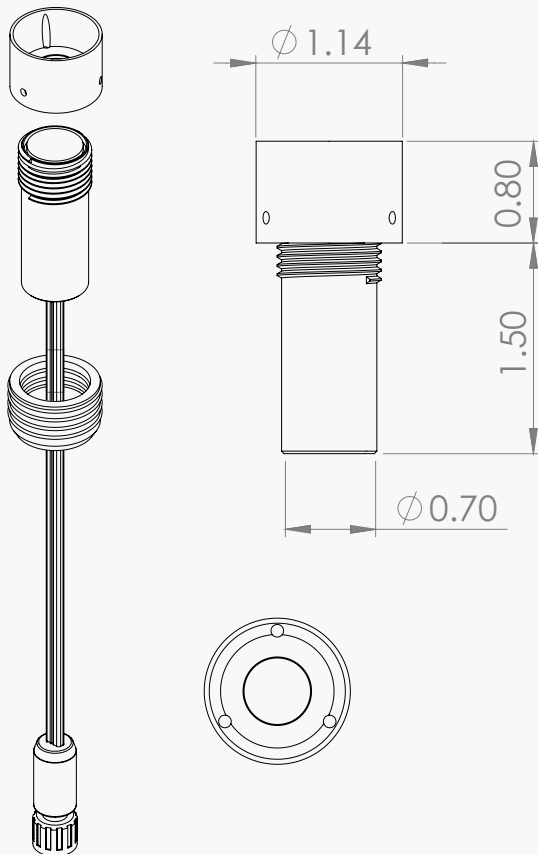

NICHE 360° BULLET LIGHT

The Niche Light is an incredibly useful and flexible micro size series of fixtures that serve many desirable applications. Our LED module with CMC cable is the core of this line, with six different trim styles and multiple finishes make this the most versatile fixture line in the market.

VINTAGE

NICHE 360° BULLET LIGHT SPECIFICATIONS

Size: 2.30in (L) x 1.14in (Ø)

Weight: 3.8 oz

Construction: Solid Brass

Voltage: 10-18V

Finish: Vintage Brass

Shroud: 360° Shroud with Gasket

Lamp: LED Module

Wattage: 3 Watts (120lm)

Color Temperature: 2700K, 3000K

Lens: 30° lens (installed)

Clear & Frosted flat lenses also included

Fixture Connector: CMC Male Direct Connector

Wiring: 18" CMC Pigtail w/18AWG Zipcord (included)

e.g. **NCH3602.7KVB** = 2700K, Vintage Brass Niche 360° Bullet Light

ACCESSORIES

SKU	ITEM		
FM1/2xx FM3/4xx	1/2" / 3/4" Flush Mount		
		1/2" Flush Mount	3/4" Flush Mount
NCH.5-.75ADPT-VB	Niche Light 1/2" to 3/4" Adapter		
RTS8xx RTS12xx	8" / 12" Removable Tip Stakes		
		8" Stake	12" Stake
SMTxx	Solo Tree Mount		
TRIMTxx	Security Tri-Mount		
SSTK1/2VB SSTK3/4VB	SpeedStakes™		