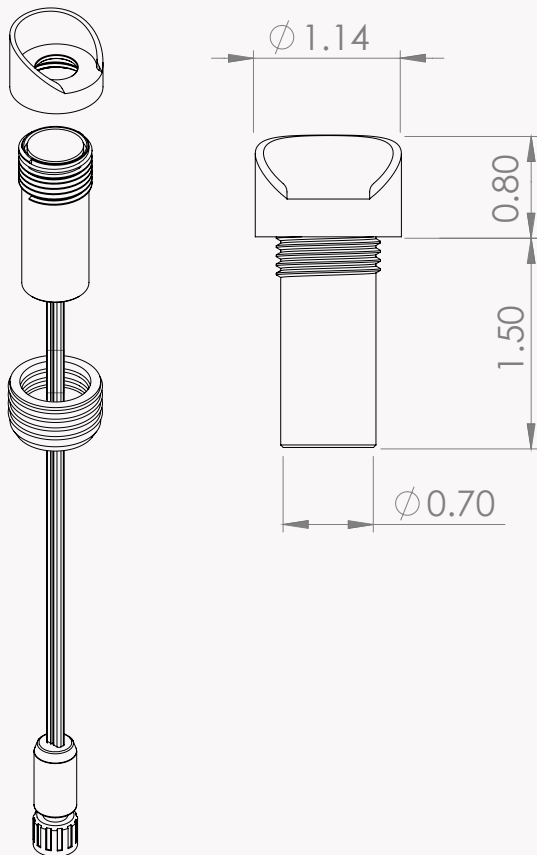

NICHE BULLET LIGHT

The Niche Bullet Light is an incredibly useful and flexible micro size series of fixtures that serve many desirable applications. Our LED module with CMC cable is the core of this line, with six different trim styles and multiple finishes make this the most versatile fixture line in the market.

VINTAGE

NICHE BULLET LIGHT SPECIFICATIONS

Size: 2.30in (L) x 1.14in (Ø)

Weight: 3.6 oz

Construction: Solid Brass

Voltage: 10-18V

Finish: Vintage Brass

Shroud: Bullet Shroud with Gasket

Lamp: LED Module

Wattage: 3 Watts (120lm)

Color Temperature: 2700K, 3000K

Lens: 30° lens (installed)

Clear & Frosted flat lenses also included

Fixture Connector: CMC Male Direct Connector

Wiring: 18" CMC Pigtail w/18AWG Zipcord (included)

Warranty: LED Module (5-Years)

Cable & Brass Parts (Lifetime*)

ORDERING INFORMATION

FIXTURE	COLOR TEMPERATURE	FINISH
NCHBT (NICHE BULLET LIGHT)	2.7K (2700K)	VB (VINTAGE BRASS) 
	3K (3000K)	

NCHBT —
 2.7K —
 VB
 e.g. **NCHBT2.7KVB** = 2700K, Vintage Brass Niche Bullet Light