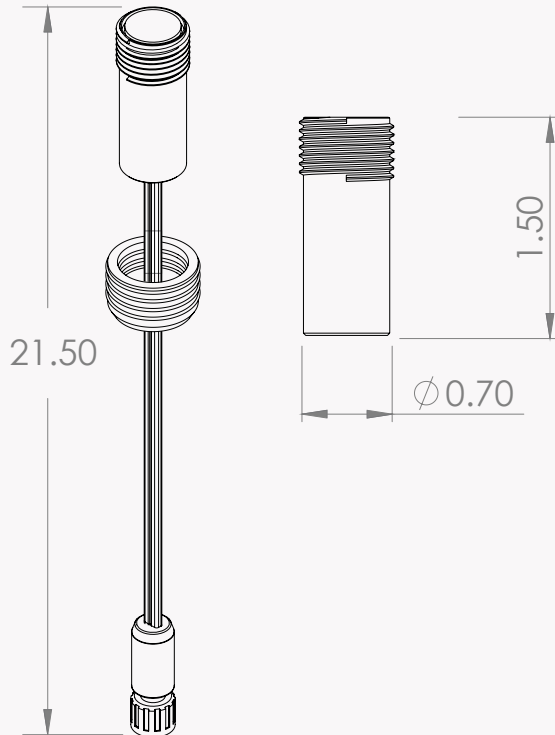

NICHE LIGHT LED MODULE

The Niche Light LED Module is an incredibly useful and flexible micro size series of fixtures that serve many desirable applications. Our LED module with CMC cable is the core of this line, with six different trim styles and multiple finishes make this the most versatile fixture line in the market.

NICHE LIGHT LED MODULE SPECIFICATIONS

Overall Size: 21.50in (L) x 0.70in (Ø)

Weight: 2.4 oz

Construction: Solid Brass

Voltage: 10-18V

Finish: Vintage Brass

Lamp: LED Module

Wattage: 3 Watts (120lm)

Color Temperature: 2700K, 3000K

Lens: 30° lens (installed)

Clear & Frosted flat lenses also included

Fixture Connector: CMC Male Direct Connector

Wiring: 18" CMC Pigtail w/18AWG Zipcord (included)

Warranty: LED Module (5-Years)

ACCESSORIES

SKU	ITEM		
FM1/2xx FM3/4xx	1/2" / 3/4" Flush Mount		
		1/2" Flush Mount	3/4" Flush Mount
NSTMSHDxx	Niche 90° Marker Shroud		
NSTMSHDxx-180	Niche 180° Marker Shroud		
NESCSHDxx	Niche Escutcheon Shroud		
NBTSHDxx	Niche Bullet Shroud		
N360SHDxx	Niche 360° Shroud		