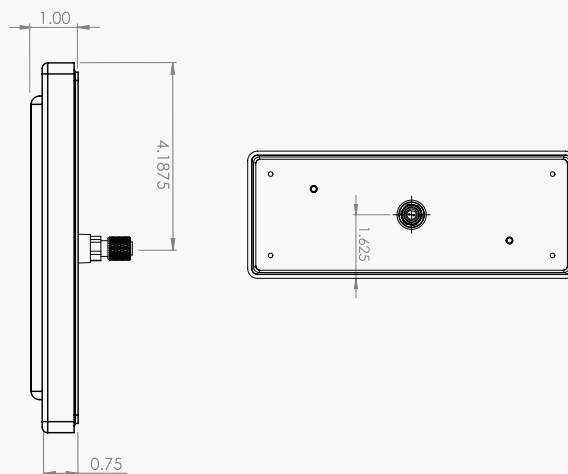

# STEP LIGHT

*The Step Light* offers excellent low level illumination along walls, steps and other vertical surfaces. The step light allows for 3.5 watts of LED power to increase both the safety and beauty of your installation. Coastal Source step lights utilize the patented Coastal Connector™ system for easy installment and long life.

*Note: Protrusion is about 3/4" ...please see 'Step Light Recess Mount' if you want an almost-flush profile!*

VINTAGE

## STEP LIGHT SPECIFICATIONS

Size (H x W): 3.25in x 8.375in

Weight: 2.5 lbs

Construction: Solid Brass

Finish: Vintage Brass

Lamp: Replaceable LED Module

Wattage: 3.5 Watts (200lm)

Mounting: Surface Mount