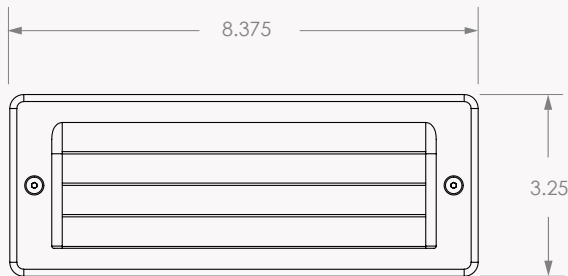

# STEP LIGHT

*The Step Light* offers excellent low level illumination along walls, steps and other vertical surfaces. The step light allows for 3.5 watts of LED power to increase both the safety and beauty of your installation. Coastal Source step lights utilize the patented Coastal Connector™ system for easy installment and long life.

*Note: Protrusion is about 3/4" ...please see 'Step Light Recess Mount' if you want an almost-flush profile!*

VINTAGE

## STEP LIGHT SPECIFICATIONS

Size (H x W): 3.25in x 8.375in

Weight: 2.5 lbs

Construction: Solid Brass

Finish: Vintage Brass

Lamp: Replaceable LED Module

Wattage: 3.5 Watts (200lm)

Mounting: Surface Mount