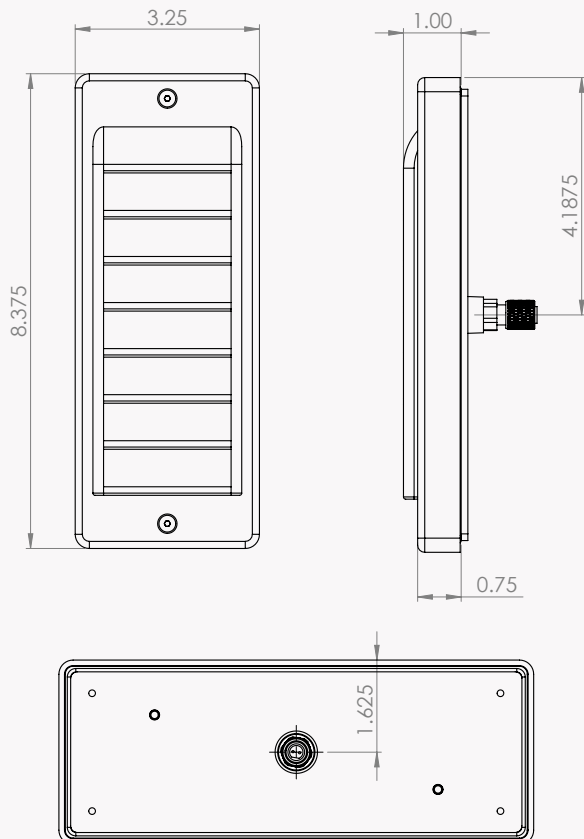

# VERTICAL STEP LIGHT

*The Vertical Step Light* offers excellent low level illumination along walls, steps and other vertical surfaces. The Vertical Step Light allows for 3.5 watts of LED power to increase both the safety and beauty of your installation. Coastal Source Vertical Step Lights utilize the patented Coastal Connector™ system for easy installment and long life.

*Note: Protrusion is about 3/4" ...please see 'Step Light Recess Mount' if you want an almost-flush profile!*

VINTAGE

## VERTICAL STEP LIGHT SPECIFICATIONS

Size (H x W): 3.25in x 8.375in

Weight: 2.5 lbs

Construction: Solid Brass

Finish: Vintage Brass

Lamp: Replaceable LED Module

Wattage: 3.5 Watts (200lm)

Mounting: Surface Mount

# ORDERING INFORMATION

FIXTURE	COLOR TEMPERATURE	FINISH
<b>VSLML</b> (VERTICAL STEP LIGHT)	<b>2.7K</b> (2700K)	<b>VB</b> (VINTAGE BRASS) 
	<b>3K</b> (3000K)	

**VSLML** — 
 **2.7K** — 
 **VB**
 e.g. **VSLML2.7KVB** = 2700K, Vintage Brass Vertical Step Light