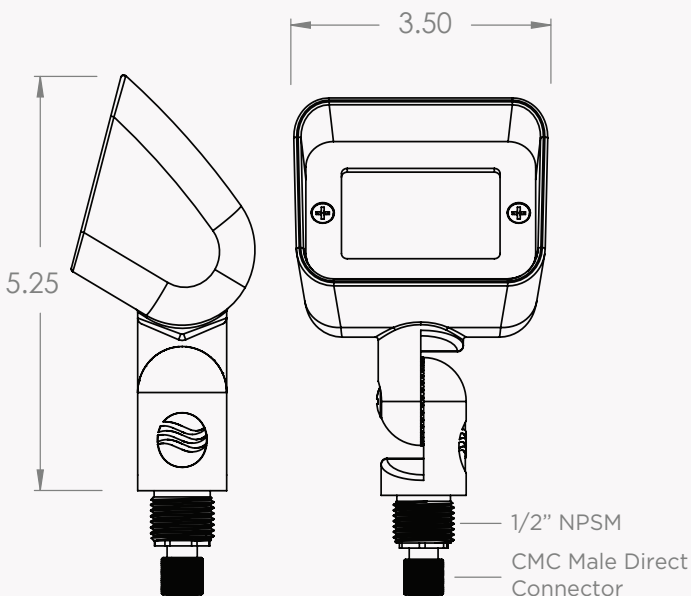

WASH LIGHT

The Wash Light is unparalleled in light output and uniformity. It is available in both low power and high power models, allowing you to illuminate small shrubberies or the side of a large building with a single compact fixture. The LED module has been custom designed to utilize CREE COB technology and custom optics to achieve a perfectly uniform light pattern. The whole fixture is used as a heat sink for the LED to ensure it continues lighting for years to come. These lights are available in both 2700K and 3000K.

WASH LIGHT SPECIFICATIONS

Size (H x W): 5.25in x 3.5in

Weight: 2.0 lbs

Construction: Solid Brass

Voltage: 7-18VAC/7-24VDC

Finish: Vintage, Beaded, White, Nickel, Copper

Shroud: Integrated glare shield with gasket

Lamp: Thermally bonded CREE module (replaceable)

Wattage: 2.5W(246lm)/4W(352lm),
5W(458lm)/8W(630lm)/10W(730lm) (switchable)

Color Temperature: 2700K, 3000K

Lens: Clear, Frosted (both included)

Mounting: Stake, Tree Mount, Flush Mount (optional)

Fixture Connector: CMC Male Direct Connector

Wiring: Removable 3' CMC-CC Y-Cable (not included)

Warranty: 5-Year Limited Warranty*

ORDERING INFORMATION

FIXTURE	WATTAGE	COLOR TEMPERATURE	FINISH
WL (WASH LIGHT)	4W (4 WATT)	2.7K (2700K)	VB (VINTAGE BRASS) 
	10W (10 WATT)	3K (3000K)	BR (BEADED BRASS) 
			WT (WHITE) 
			NI (NICKEL) 
			CU (COPPER) 